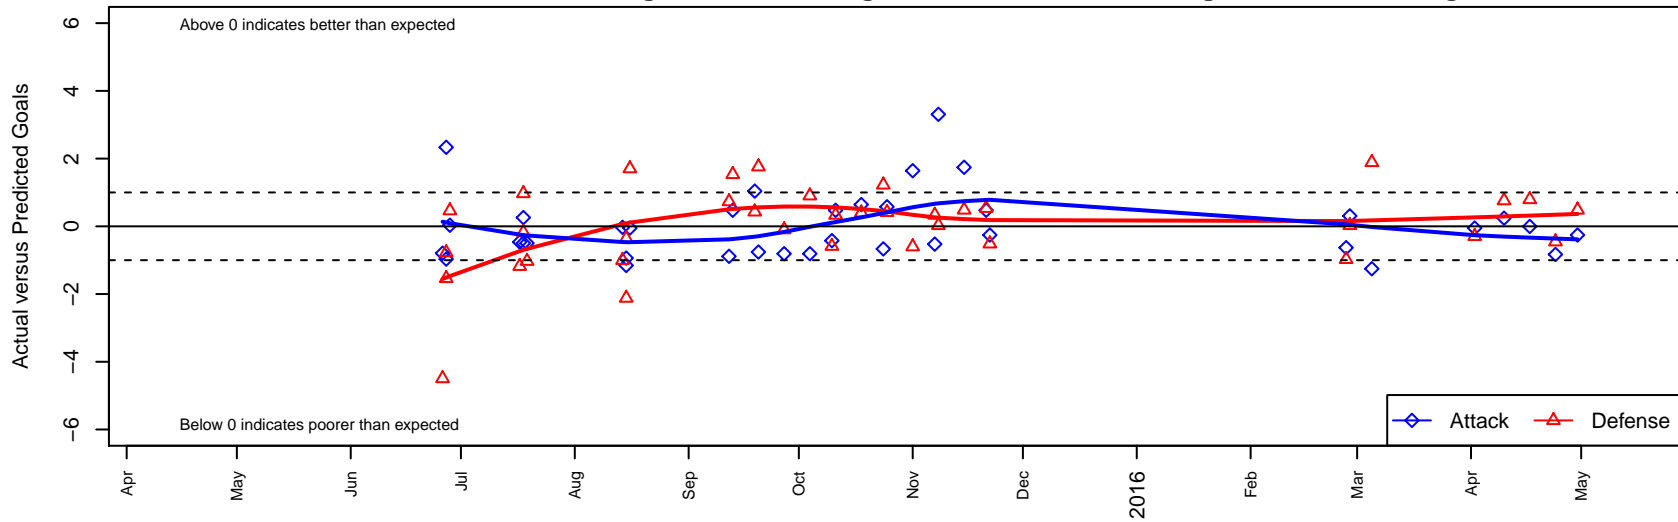

SESC Wolves G04

Southeast SC
 , OR
 G04 total strength=223
 attack=0.14 defense=0.13
 fall league = PTT G04 Div 2 White
 spr league = Spr OYS G04 Div 2 Red

alt names used:
 SESC Wolves
 SESC Wolves
 SESC Wolves
 Southeast SC GU11 Wolves
 Southeast SC GU11 Wolves
 Southeast SC GU11 Wolves

Venues played:
 2015 Clash At the Border Silver U11
 2015 Beaverton Cup GU11 Bronze
 2015 Mt Hood Challenge U11
 2015 PTT G04 Division 2 White
 2015 OYS Founders Cup G04
 2015 Spr OYS G04 Division 2 Red

SESC Wolves G04
 Dots are actual minus expected GF (blue circles) and GA (red triangles).
 Blue line is smoothed change in attack strength. Red is smoothed change in defense strength.

**attack and defense variance (black dot)
relative to other teams
and top 10 in region**