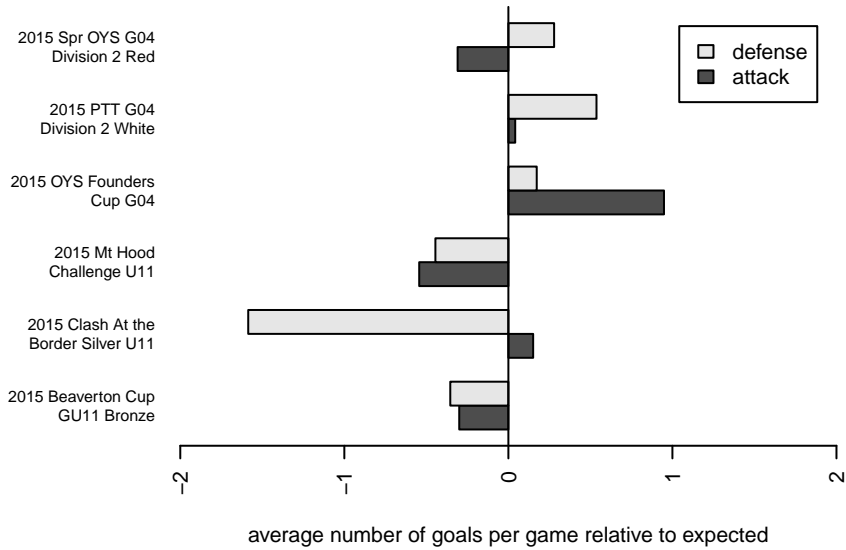

Performance relative to 13 month average