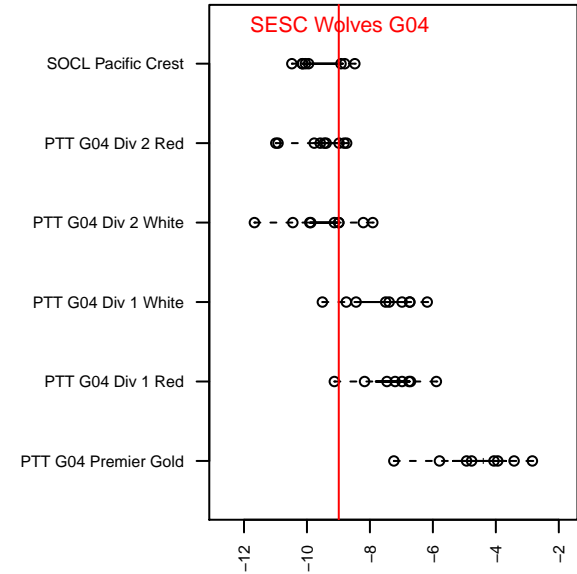

**attack and defense rating
relative to others at age
and all opponents in last 13 months**